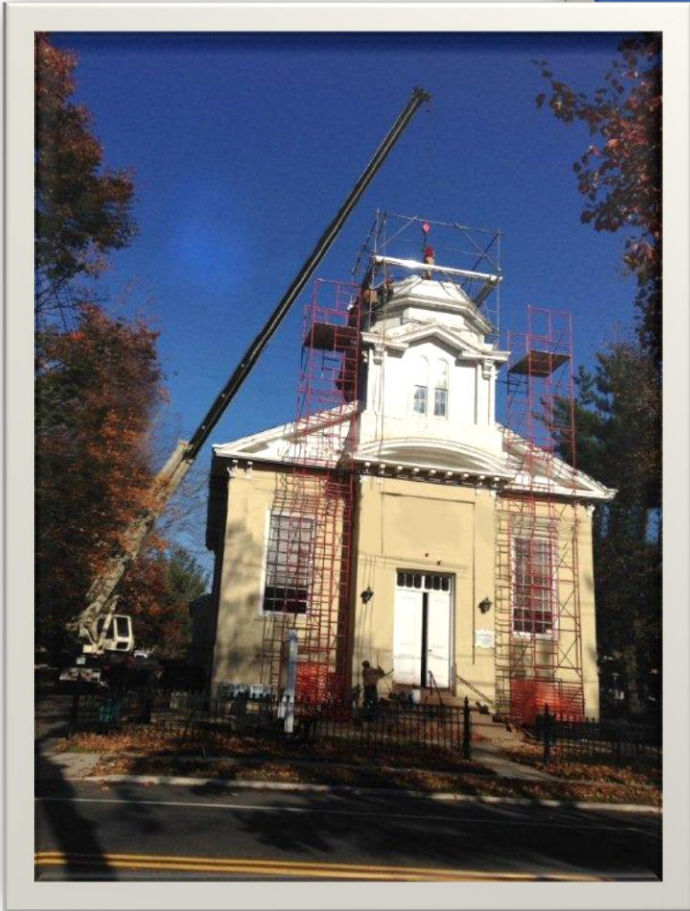

November 3, 2014

Crane Take-Down of Bell

Photos by Scott Hodge, Brad Clifton
Edited by Florence Perren-Diaz,
Church/Crane Photo Edited by Prof. Williams