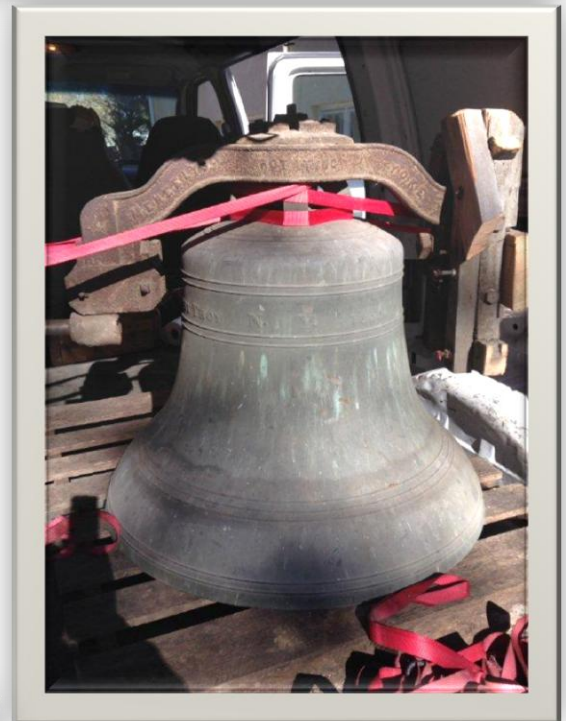

November 3, 2014

Crane Take-Down of Bell

Photos by Scott Hodge, Brad Clifton
Edited by Florence Perren-Diaz,
Church/Crane Photo Edited by Prof. Williams